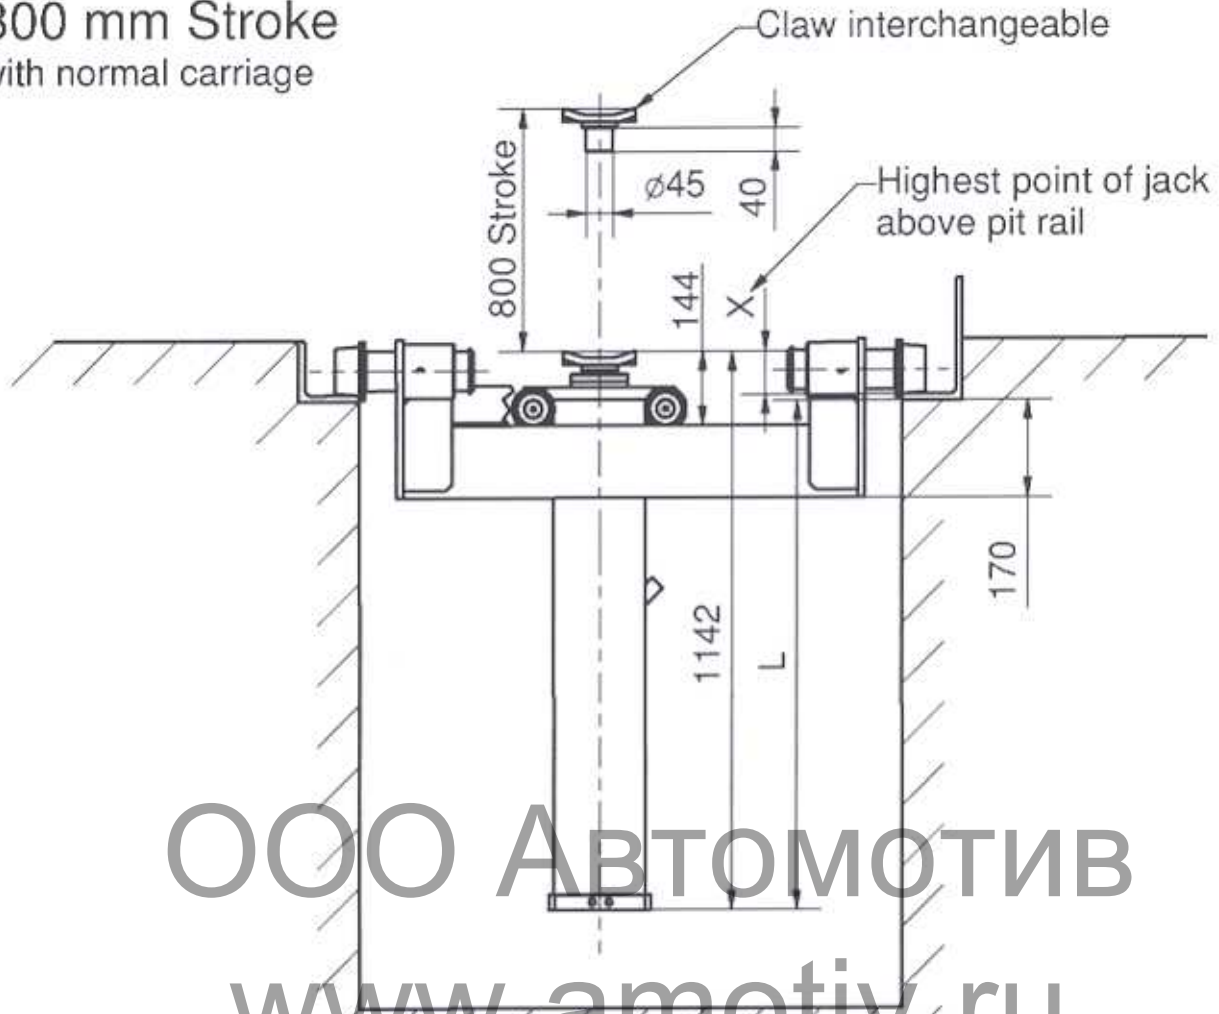

800 mm Stroke  
with normal carriage

ООО АВТОМОТИВ  
www.amotiv.ru

(812)309-05-42

Range of Adjustment

850 - 1000  
920 - 1070

920 - 1000  
1000 - 1070

Above 16 tonnes, welded only

Load	L	X
6 t	1048	94
10 t	1048	94
14 t	1048	94
16 t	1028	114
20 t	1028	114

Dimensions L and X apply only to pits up to 1000 mm in width. In the case of wider pits, the jack stands 20mm higher.

ERICH SOMMERER GMBH  
Mönsheimer Str. 28  
D-71292 Friezheim  
Telephone +49 (0)7044 / 9452 - 0  
Fax +49 (0)7044 / 9452 - 31  
Email info@grubenlift.de

Dimension Sheet BB16/1  
HKS 6 - 20 t - 800 Stroke  
with normal carriage